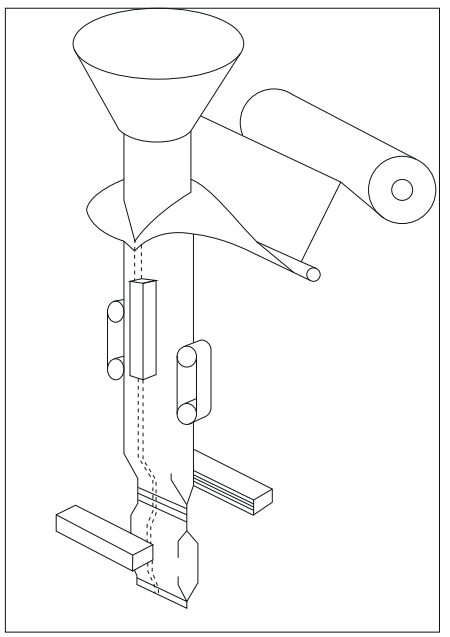

Front view

1500

Side view

1800

2250

Vertical Packaging Machine

Customer

Address

Email info@whitesteel.de

File number WS-A220

Drawing number WS-9235VP1H

Date 21 / 11 / 2020

Size A4 1500x1800x2250

Name of engineer

Design and manufacture production lines
Pharmaceutical | Food | Chemical
www.whitesteel.de