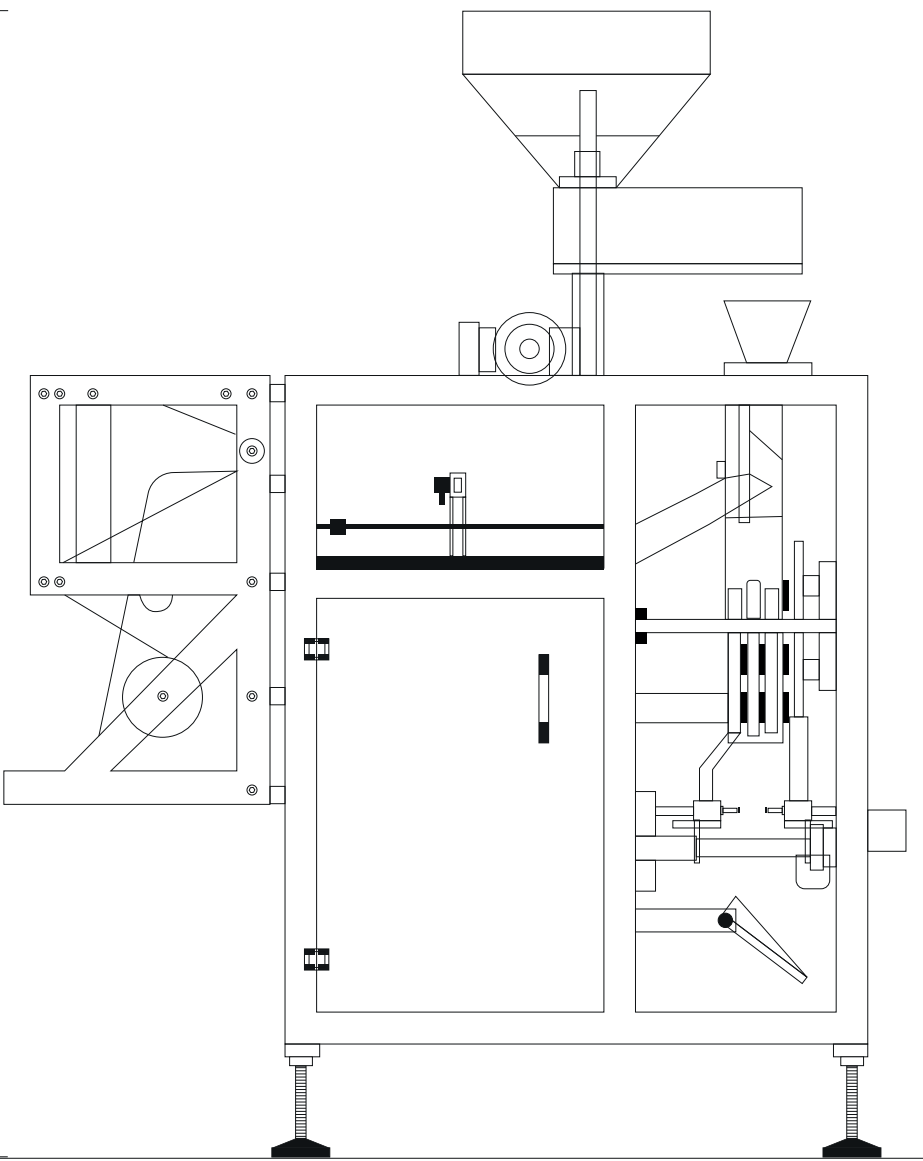

Front view

1500

Side view

1800

2250

Vertical Packaging Machine

Customer

Address

Email info@whitesteel.de

File number WS-A220

Drawing number WS-9235VP1H

Date 21 / 11 / 2020

Size A4 1500x1800x2250

Name of engineer

Design and manufacture production lines
Pharmaceutical | Food | Chemical
www.whitesteel.de